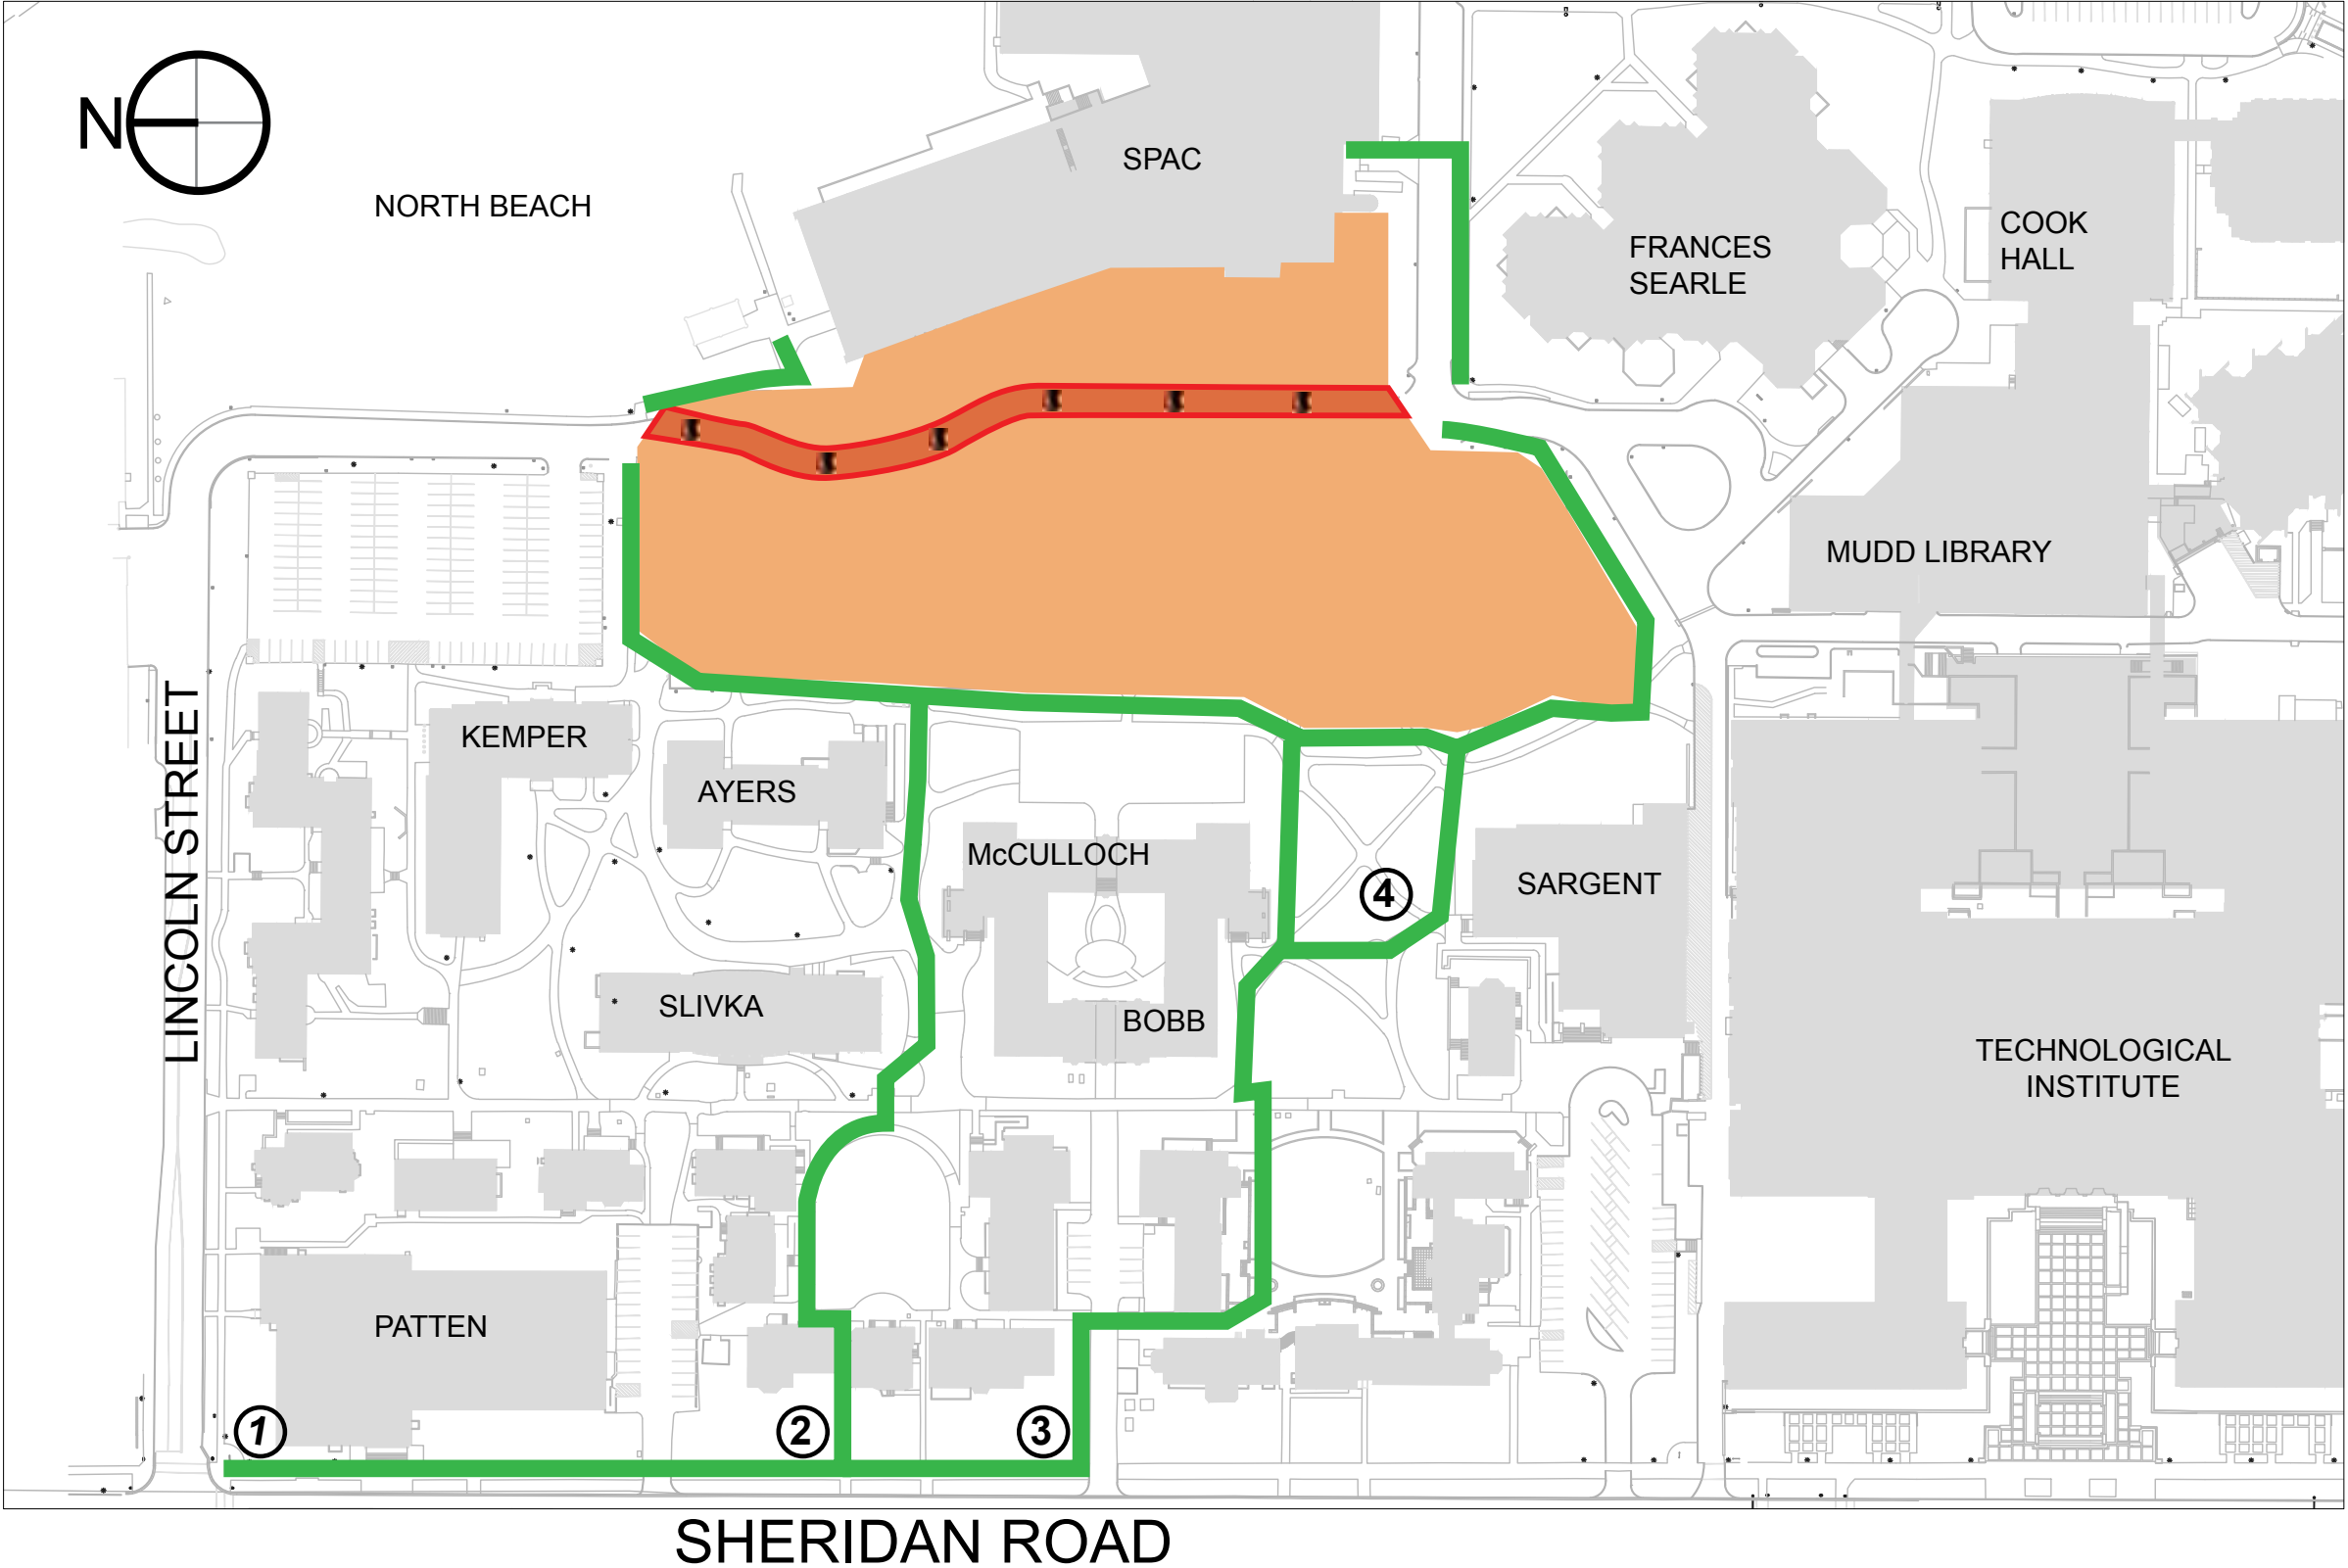

North Campus Detours

June 15–September 15, 2013

KEY

-  PEDESTRIAN DETOURS
-  VEHICULAR DETOUR
-  NORTH CAMPUS GARAGE CONSTRUCTION AREA

- ① ACCESS TO EAST CAMPUS
- ② ACCESS TO SPAC BEACH, KEMPER, SLIVKA, AYERS, McCULLOCH
- ③ ACCESS TO BOBB, SARGENT, SCIENCE BUILDINGS
- ④ ACCESS TO SARGENT DINING HALL